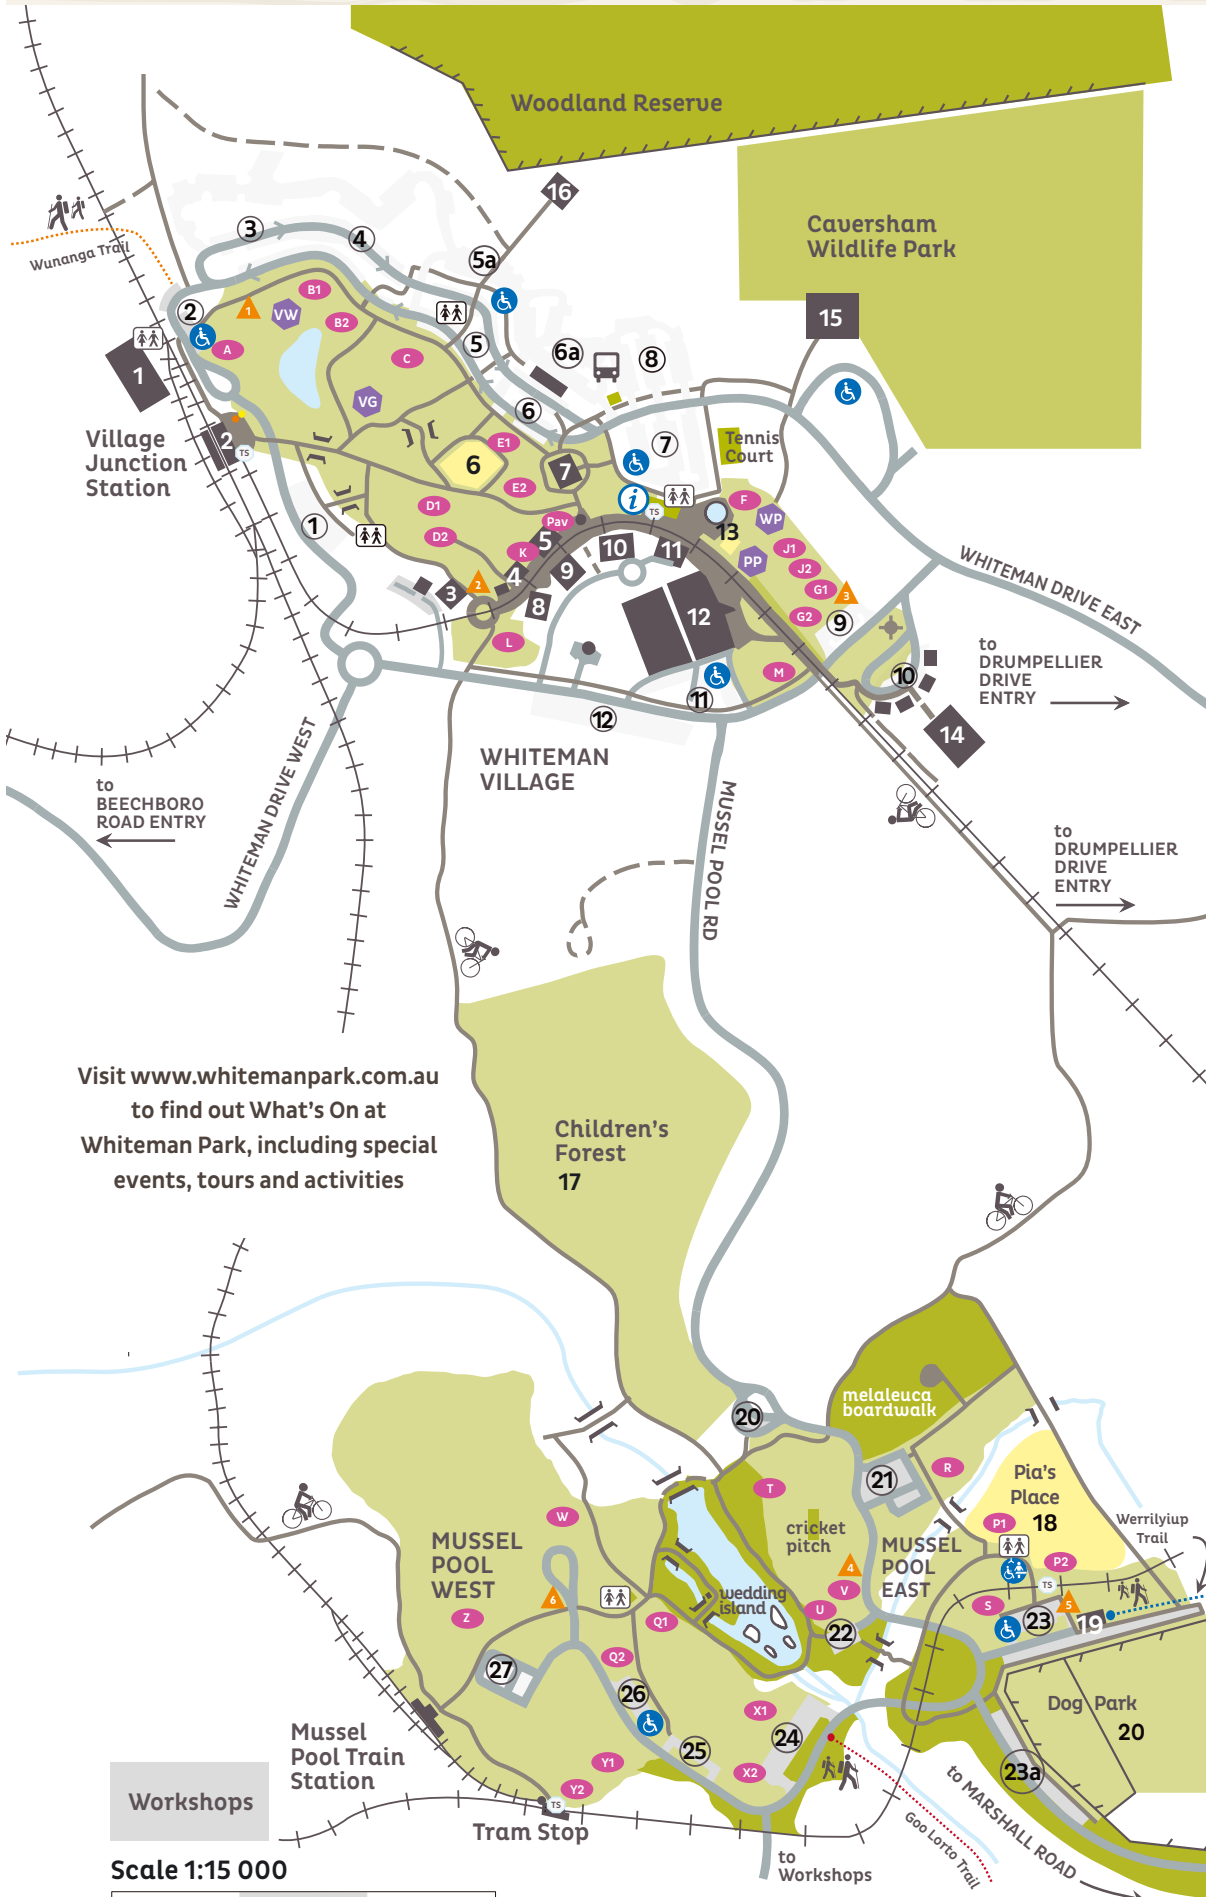

# RECREATION AREAS MAP

**WHITEMAN PARK**  
CONSERVATION • RECREATION • EDUCATION

## KEY TO MAP

- ACROD Car Park Bays
- Bus Parking
- Bushwalk Trails
- Car Parks
- Changing Places Facility
- Evacuation Points
- Picnic Shelters
- Playground
- Railway
- Shade Shelters
- Toilets
- Tramline
- Tram Stop
- Walk/Cycle Path

## KEY TO BUILDINGS AND PARKS

- Visitor Information Centre
- Revolutions
- Transport Museum
- Village Junction
- Train Station
- Old School House
- The Lolly Stop
- Village Art Gallery
- Village West Playground
- Whiteman Park Administration
- Handcraft Centre
- Bright Press
- Pedal Play
- Village Café
- Motor Museum of WA
- Mini Pool & Playground
- Tractor Museum of WA
- Caversham Wildlife Park
- Woodland Reserve Interpretive Centre
- Children's Forest
- Pia's Place nature playspace
- Kiosk
- Dog Park

Visit [www.whitemanpark.com.au](http://www.whitemanpark.com.au)  
to find out What's On at  
Whiteman Park, including special  
events, tours and activities

Workshops

Scale 1:15 000