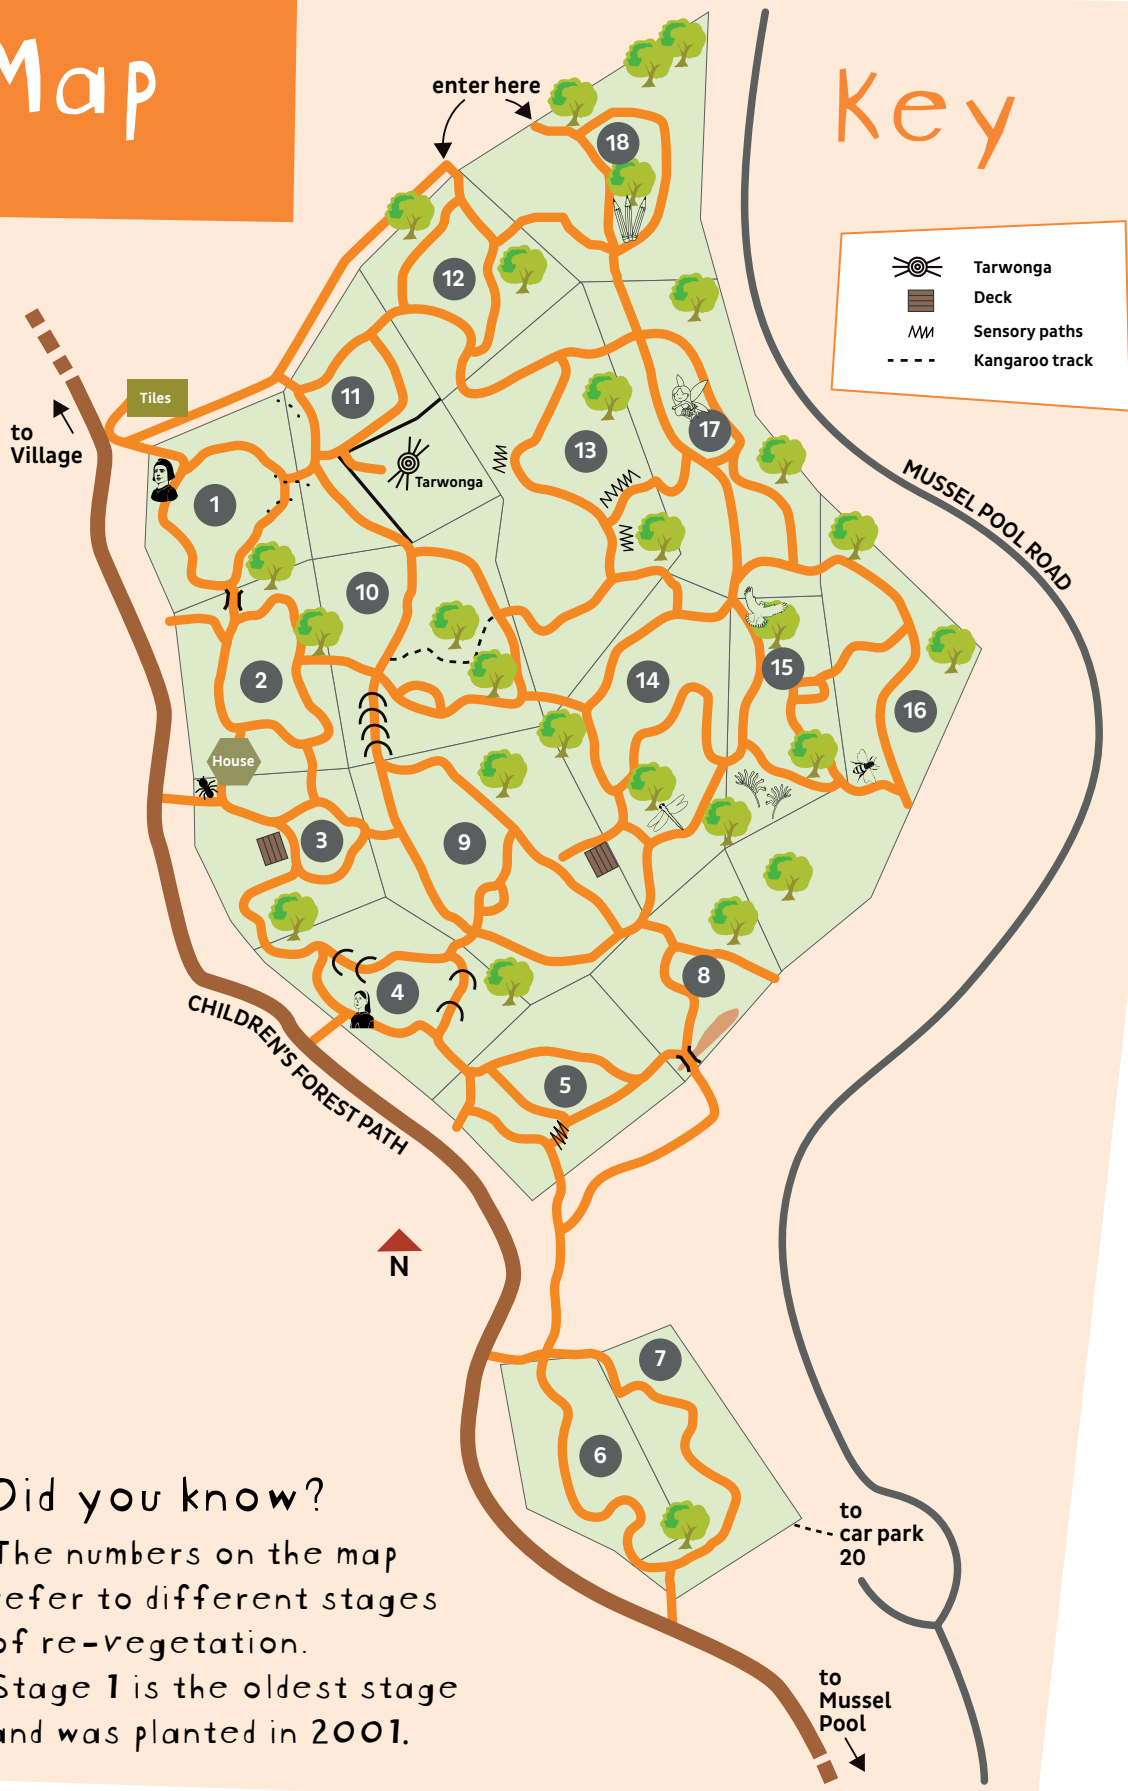

Birds of the Forest

The Children's Forest is thriving with birdlife!
How many of these species can you spot?

Australian magpie

Splendid fairy wren

Ringneck parrot

Australian wood duck

Carnaby's black cockatoo

Red breasted robin

New Holland honeyeater

Wedge-tailed eagle

Pink and grey galah

Map

Key

Did you know?

The numbers on the map refer to different stages of re-vegetation. Stage 1 is the oldest stage and was planted in 2001.