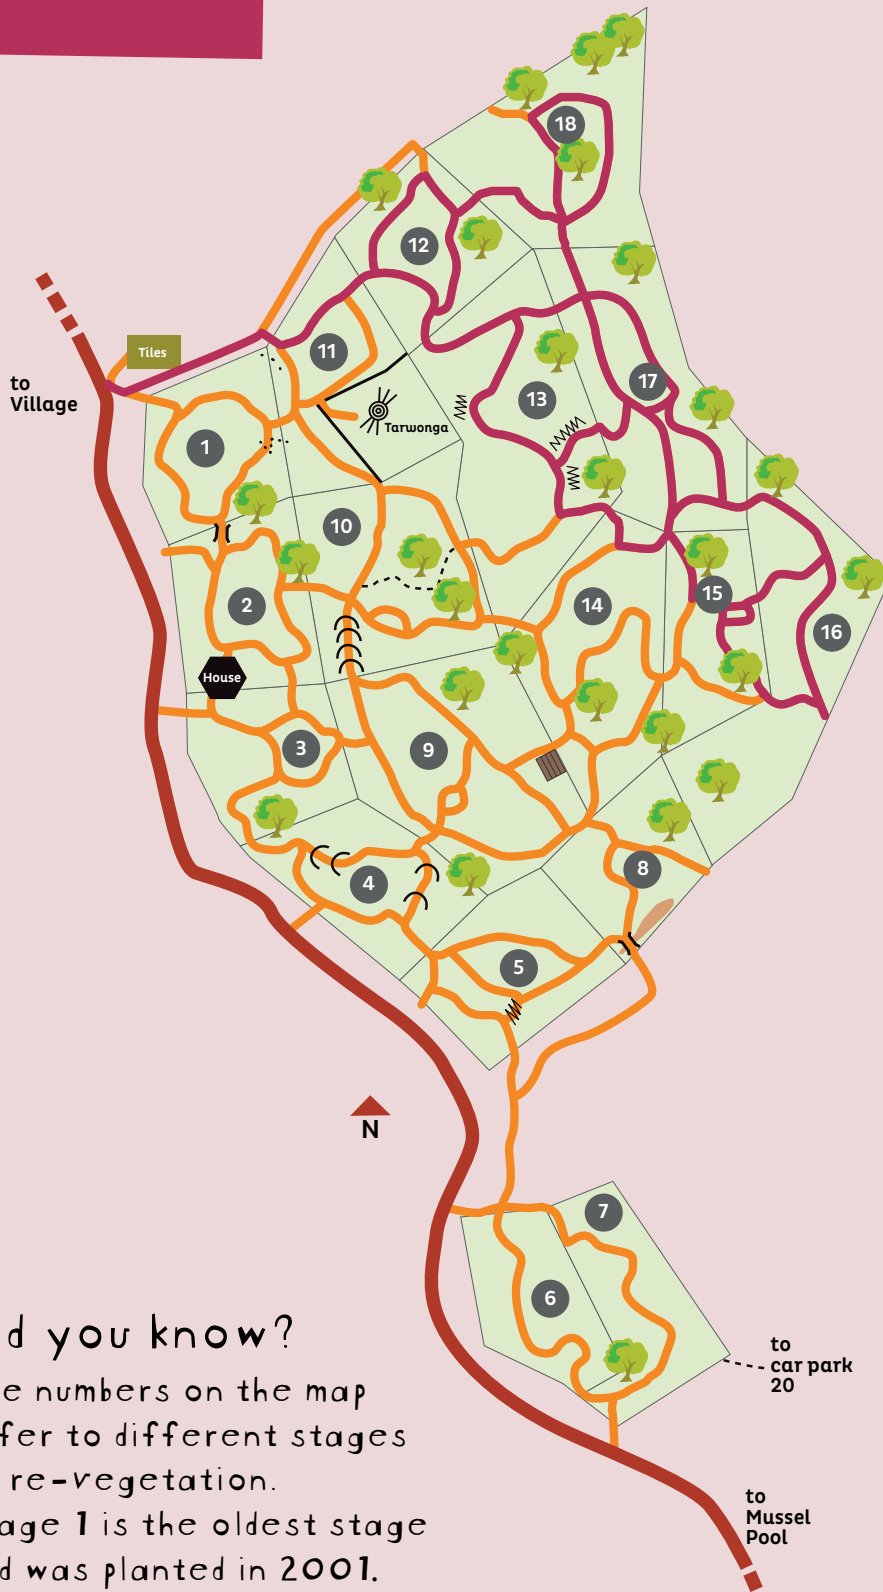

# Fairy Door Trail

There are fourteen fairy families living in the Children's Forest. How many of the ones pictured can you find?

# Map

## Did you know?

The numbers on the map refer to different stages of re-vegetation. Stage 1 is the oldest stage and was planted in 2001.